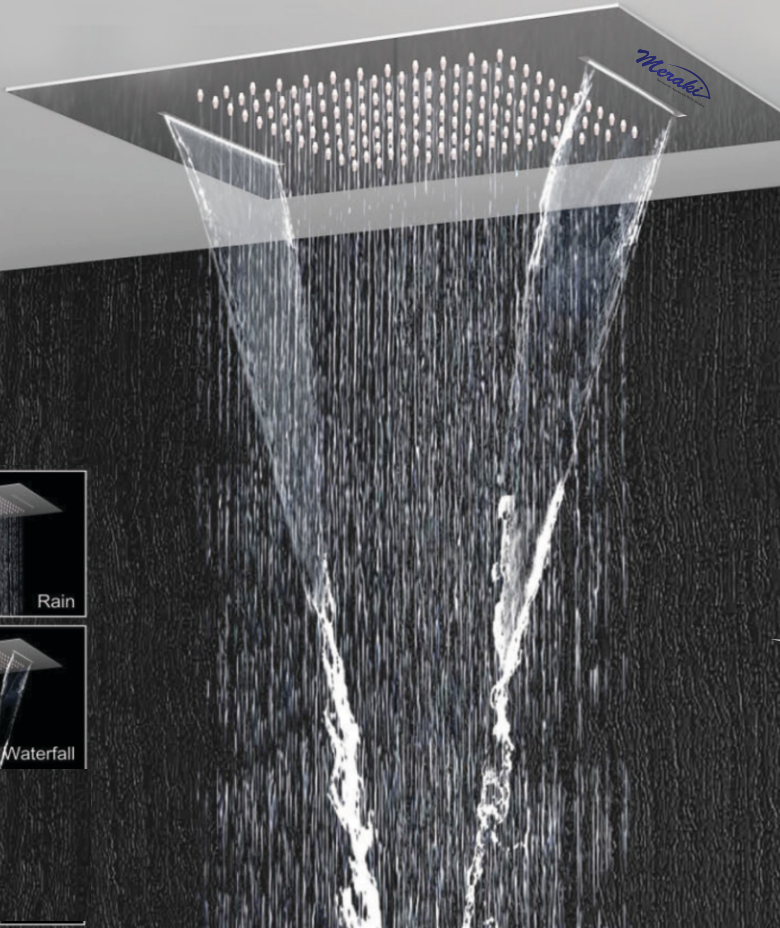

DUAL FLOW SHOWER

LEACH

Size 500x400MM
Size 600x500MM

Materials :

- SS 304 Grade
- 1.5 MM Thickness
- All Brass Fittings
- SS Ceiling Kit
- Mirror Finish