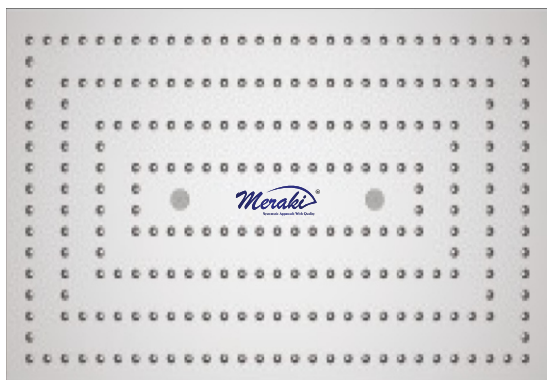

## VENUS

Size 480X330MM

Rain

Water Fall