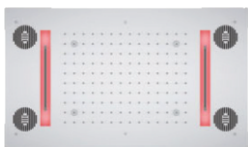

TENDA

Size 700X400MM, Size 800X400MM

CHROME