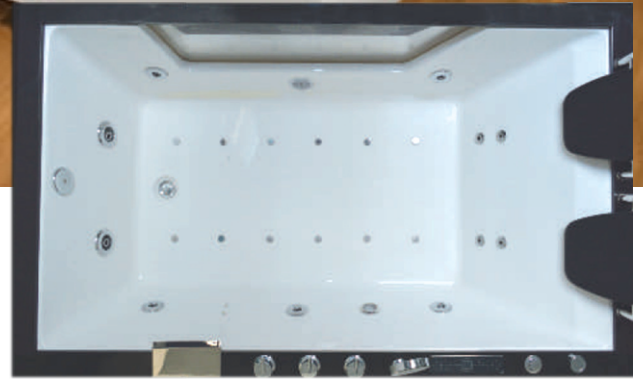

RIVER (RI-W/BW)

Size 1800 × 1050 × 410MM

Features :

- Whirlpool Massager
- Feather Touch Digital Control Panel
- Bubble Massager
- Designer Headrest
- Bath Filler Set With Hand Shower
- Wi-Fi Speaker
- Teakwood Top With Water Proof Finish
- FM Radio / Bluetooth
- Mounted On SS frame
- Pop Up Waste
- Two Side Panel
- Chromotherapy Under Water Light

Optional :

- Online Heater 1.5 KW

Specifications :

- Full Water Capacity-280Ltr.
- Whirlpool Massage Jets-6 Pcs.
- Bubble Massage Jets-12 Pcs.
- Whirlpool Motor-1 HP
- Bubble Motor-400 WT
- Spinal Jets-4 Pcs.
- Designer Headrest - 2 Pcs

Safety Functions :

- Dry Burning Protection
- Earth Leakage Circuit Breaker
- Water Level Sensor