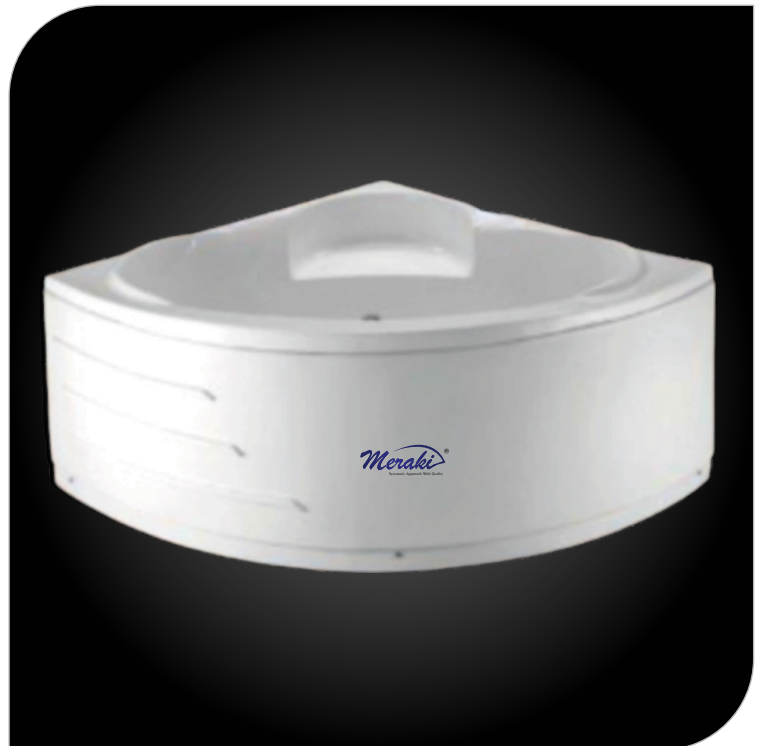

■ Safety Functions :

- Dry Burning Protection
- Earth Leakage Circuit Breaker
- Water Level Sensor