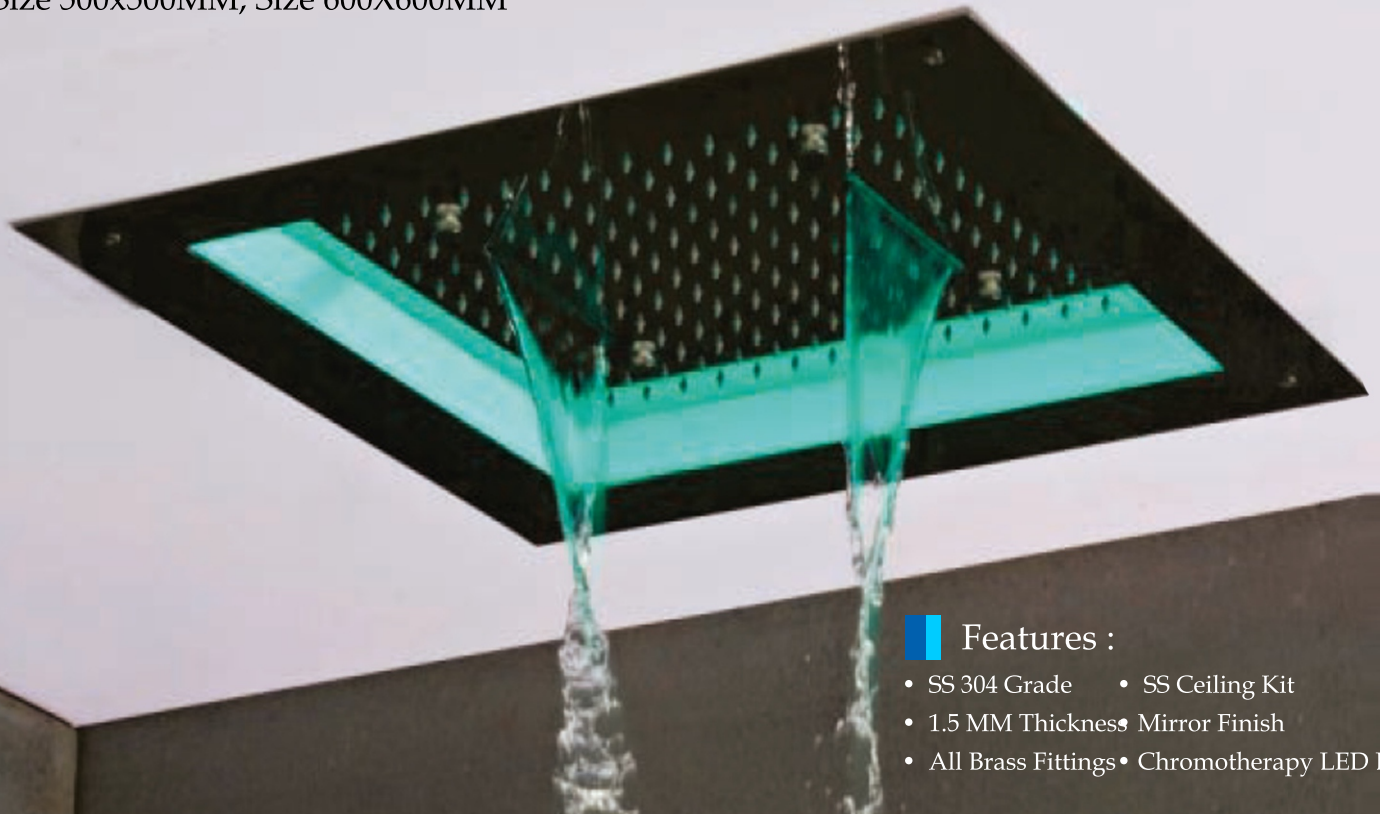

CRUZE

Size 500x500MM, Size 600X600MM

Features :

- SS 304 Grade
- SS Ceiling Kit
- 1.5 MM Thickness
- Mirror Finish
- All Brass Fittings
- Chromotherapy LED Light

THREE FLOW RAIN SHOWER