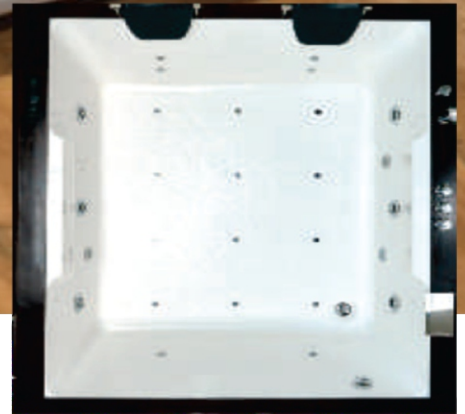

BREJA (BR-W/BW)

Size 1800 × 1500 × 460MM

Size 1800 × 1200 × 460MM

Features :

- Whirlpool Massager
- Feather Touch Digital Control Panel
- Bubble Massager
- Designer Headrest
- Water Fall Filler Set With Hand Shower
- Wi-Fi Speaker
- Towel Rod & Shampoo Stand
- Mounted On SS frame
- FM Radio / Bluetooth
- Mounted On SS frame
- Pop Up Waste
- Two Side Panel
- Chromotherapy Under Water Light

Optional :

- Online Heater 2 KW
- Spinal Jets

Specifications :

- Full Water Capacity-340Ltr.
- Whirlpool Massage Jets-8 Pcs..
- Bubble Massage Jets-12 Pcs.
- Whirlpool Motor 1.5 HP
- Bubble Motor 700 WT
- Designer Headrest - 4 Pcs

Safety Functions :

- Dry Burning Protection
- Earth Leakage Circuit Breaker
- Water Level Sensor