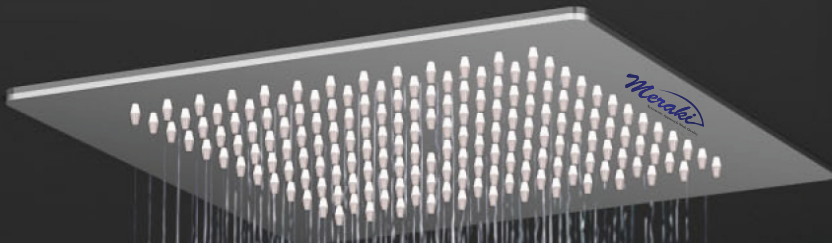

### Materials :

- SS 304 Grade
- 1.5 MM Thickness
- All Brass Fittings
- SS Ceiling Kit
- Mirror Finish

CHROME

GOLD

ROSE GOLD

BLACK

22

**FOUR FLOW RAIN SHOWER**

**ADOPTON**

Size 550x500MM

**Materials :**

- SS 304 Grade
- SS Ceiling Kit
- 1.5 MM Thickness
- Mirror Finish
- All Brass Fittings
- Chromotherapy LED Light

**SINGLE FLOW RAIN SHOWER**