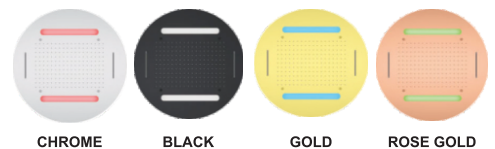

VITARA

Size 600X400MM
Size 700X400MM

CHROME   BLACK   GOLD   ROSE GOLD