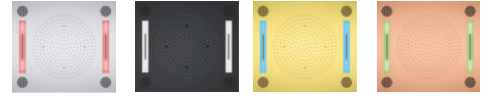

ZEMPA

Size 700X600MM, Size 800X700MM

CHROME   BLACK   GOLD   ROSE GOLD