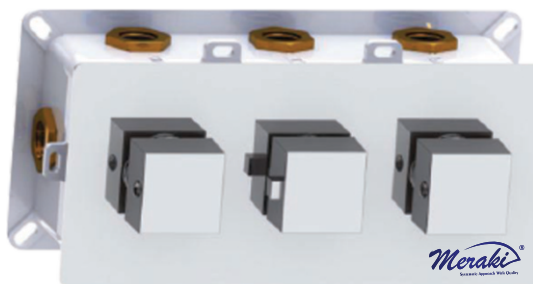

### Materials :

- SS 304 Grade
- 1.5 MM Thickness
- All Brass Fittings
- SS Ceiling Kit
- Mirror Finish
- Chromotherapy LED Light

PB THREE WAY

MIXTURE FOUR WAY

PB FOUR WAY

MIXTURE FIVE WAY

PB FIVE WAY

MIXTURE SIX WAY