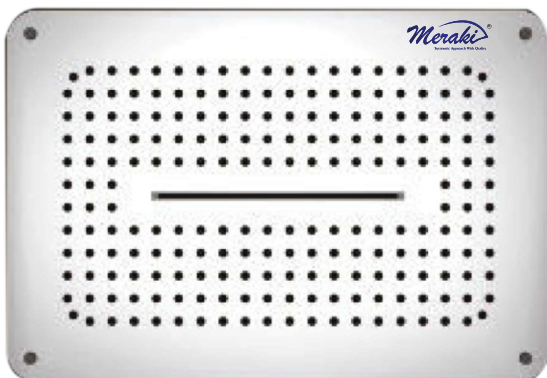

VENUS

Size 480X330MM

Rain

Water Fall