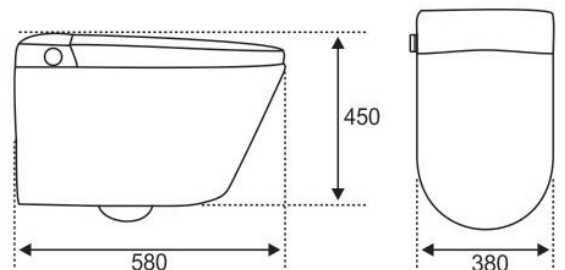

# WALL HUNG SMART TOILET

**CLOUD**

Size: 580 x 380 x 480 mm

High efficiency automatic system

**Functions:**

- |  |   |  |  |  |
|--|---|--|--|--|
| <br>Water Pressure Adjust | <br>Heated Water Instantly | <br>Heated Seat | <br>Spray Self-Cleaning | <br>Warm Drying               |
| <br>Auto Flush            | <br>Night Light            | <br>Save Energy | <br>Remote Control      | <br>Seven Kinds of Protection |